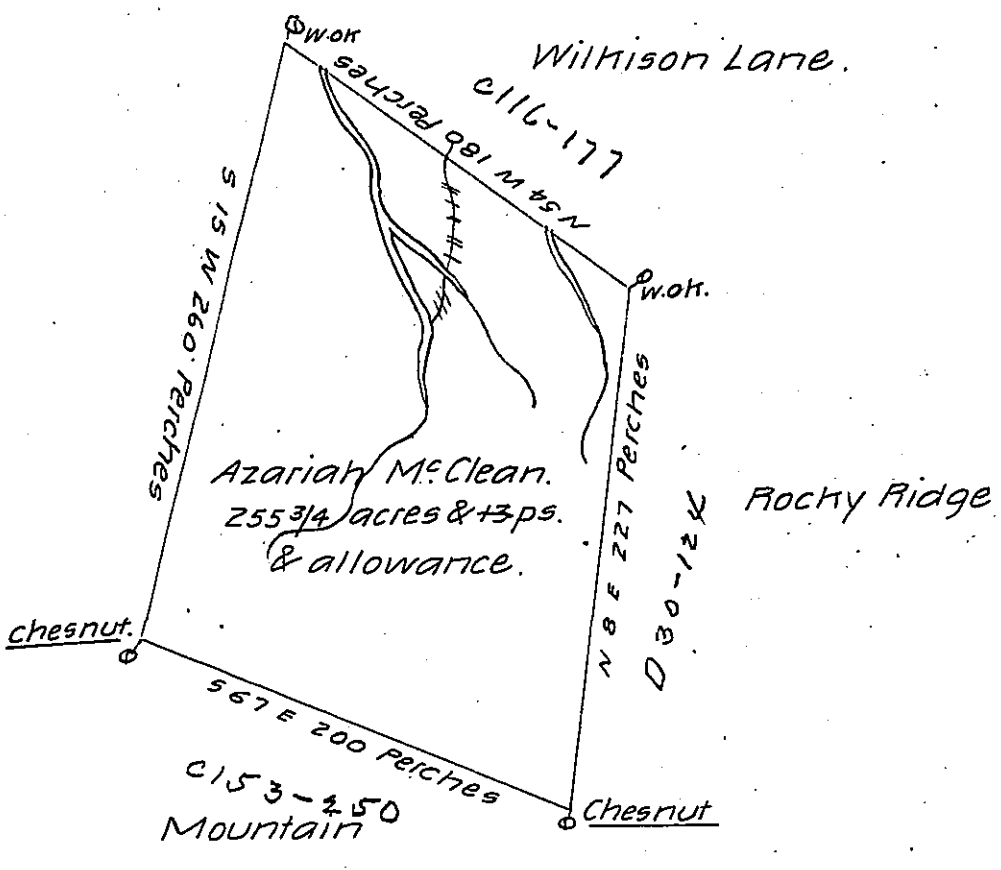

Coll^d Boquet

A draught of a Tract of Land situate in Bedford County Plank Cabin Valley adjoining Land of Wilkison Lane & Coll^d Boquet Containing 255 3/4 acres & 13 perches & the usual allowance of Six Per Cent for Roads Surveyed the 6th day of May 1785 in pursuance of a Warrant granted to Azariah M^c Clean dated the 18th day of Jan^y 1785